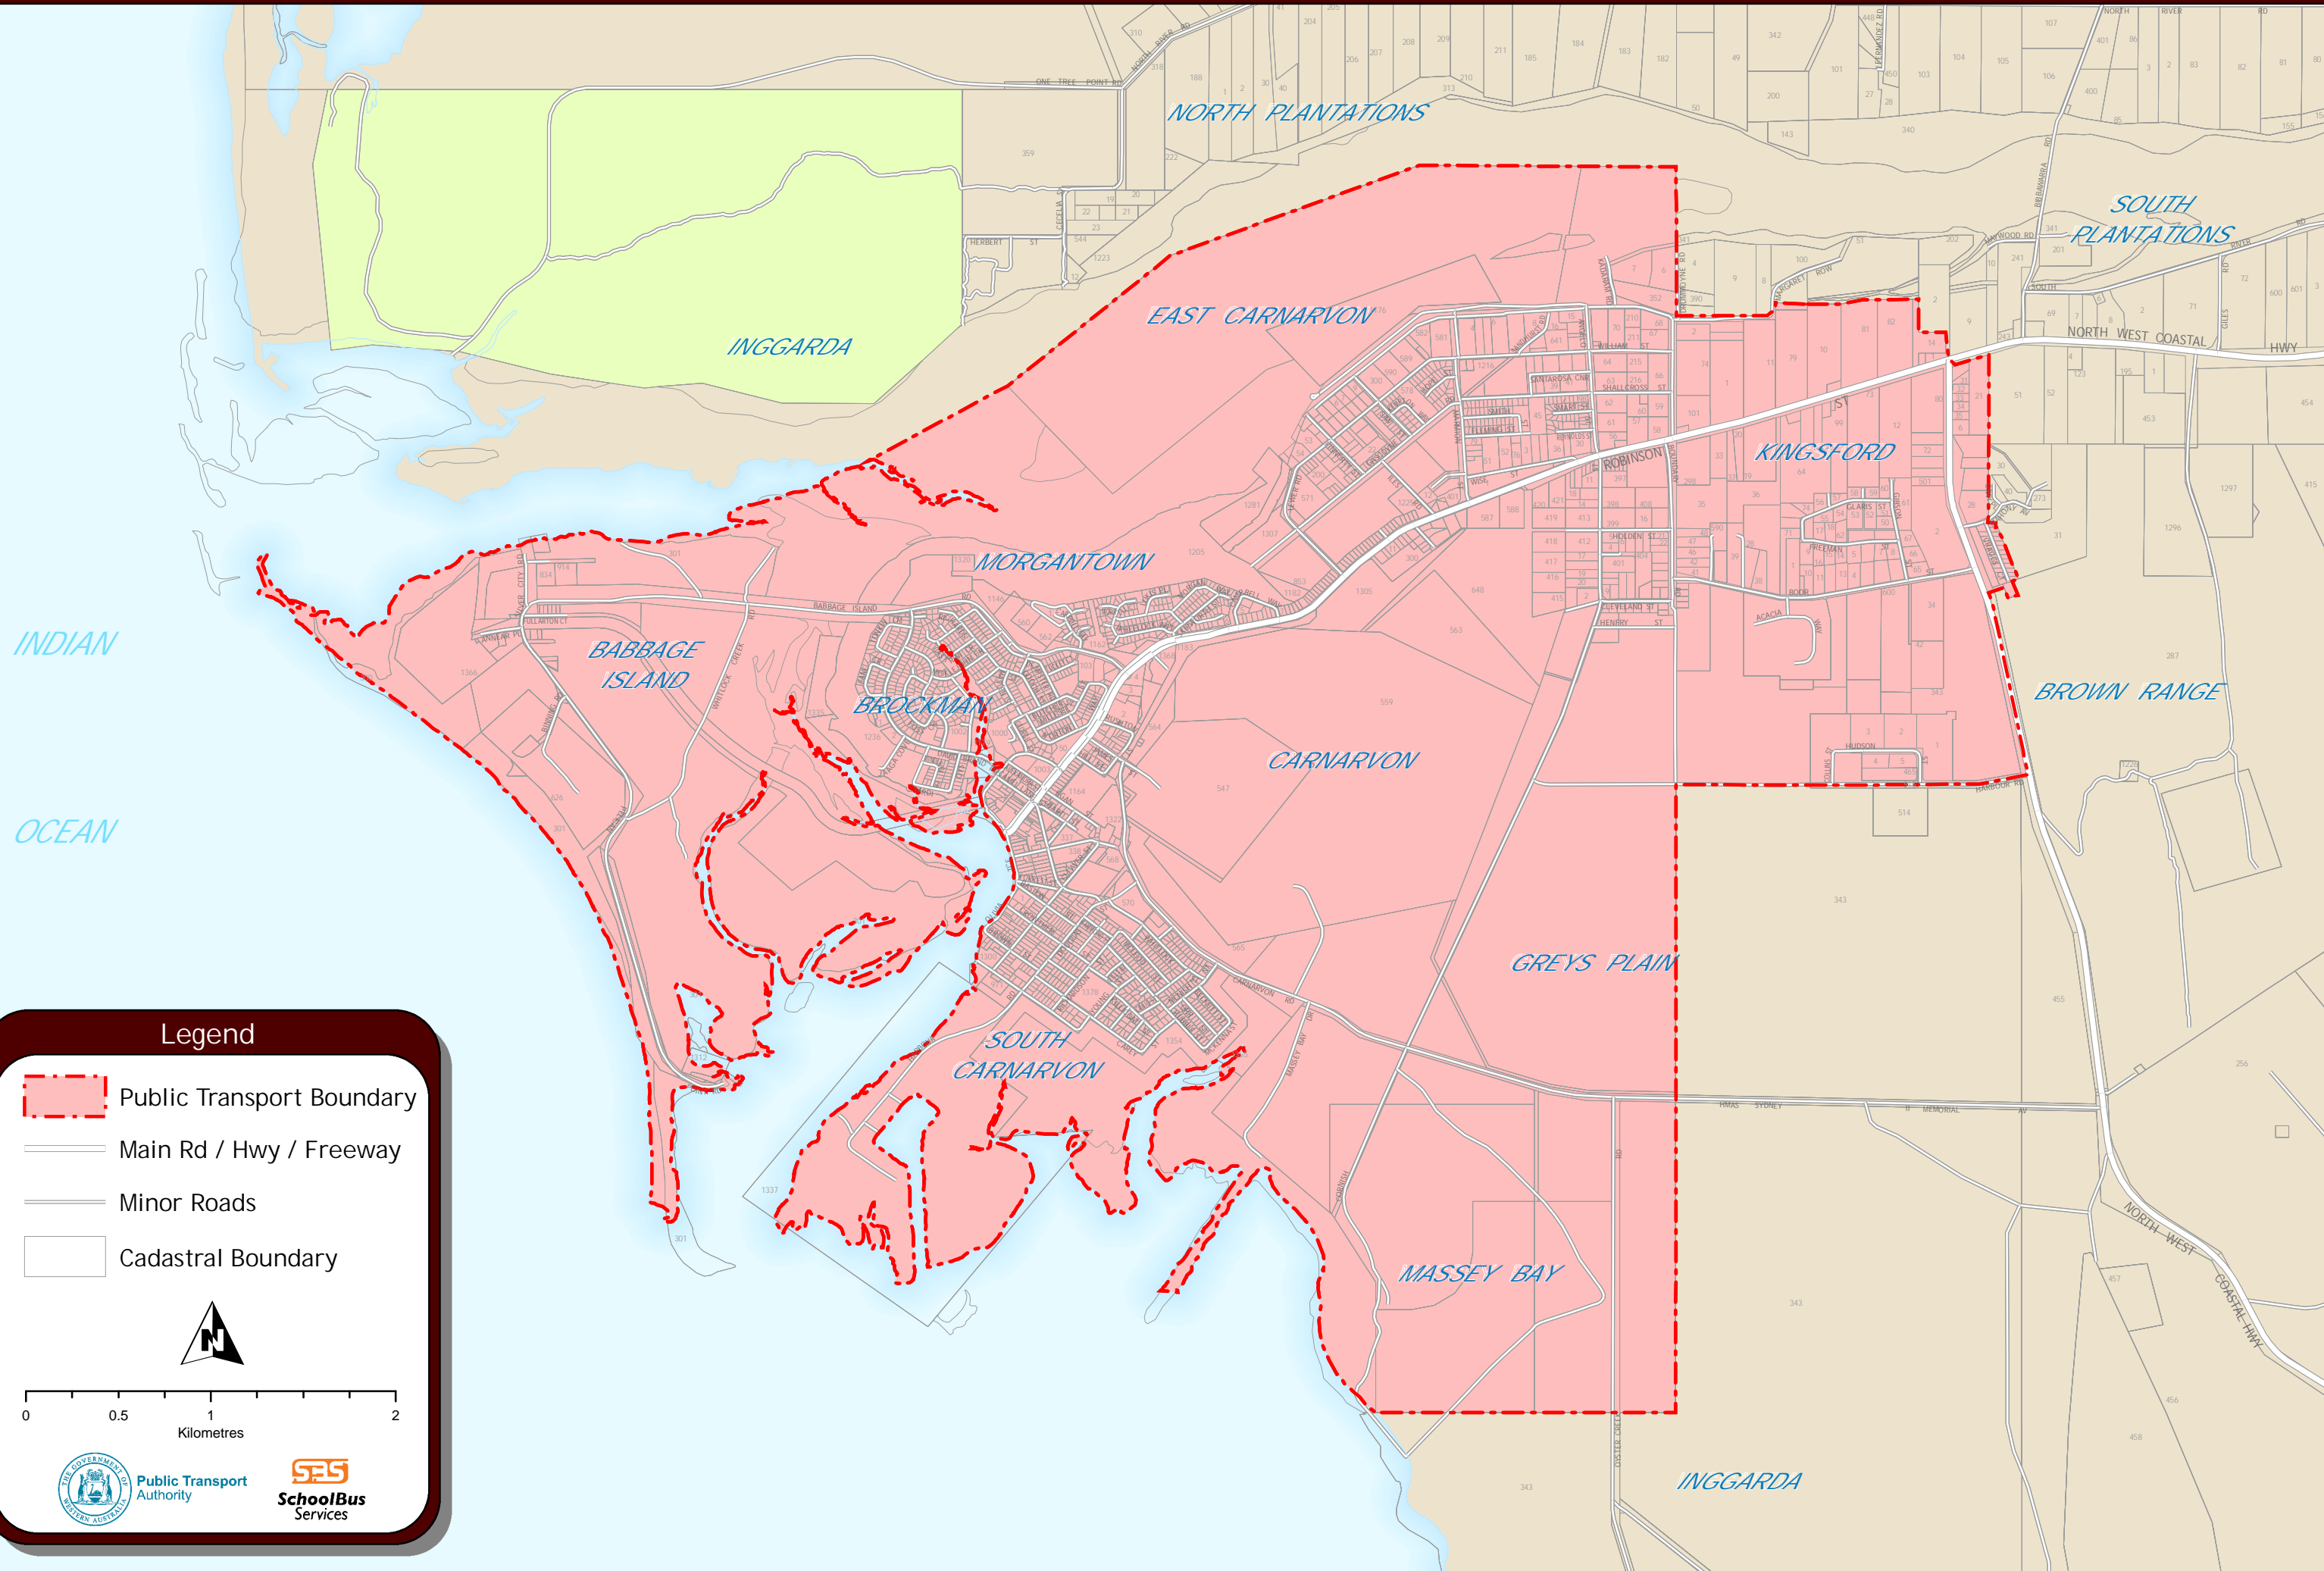

Carnarvon Public Transport Area

Legend

-  Public Transport Boundary
-  Main Rd / Hwy / Freeway
-  Minor Roads
-  Cadastral Boundary

0 0.5 1 2
Kilometres

Public Transport Authority